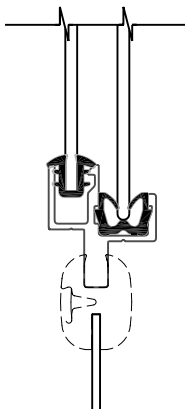

RUBBER MOUNT WINDOWS

Window Model	Window Style	Framed or Unframed	Screen	Vertical Slider	Glazing Thickness	Corner Radius
FS-3	Single Slide	Framed			3/16, 7/32, 1/4"	3.25, 2.25, 3.00, 4.19*
FS-6	Single Slide	Framed	Yes		3/16, 7/32, 1/4"	2.94
FS-18	Double Slide	Framed			3/16, 7/32, 1/4"	2.94, 2.69
FS-36	Single or Double Slide	Unframed		Available	3/16, 1/4"	2.75, 2.00, 2.25, 3.00
FS-68	Single Slide	Unframed		Available	3/16, 1/4"	2.94
FS-103	Tip out Vent	Unframed			3/16, 1/4"	2.75, 2.00, 2.25, 3.00
FS-105	Fixed, Sgl or Dbl Slide	Unframed		Available	4mm, 3/16"	3.30, 4.19
FS-110	Single Slide	Framed			1/2"	4.06, 2.69

*See Data Sheet for Complete Information

FS-3

FS-6

FS-18

FS-36

FS-68

FS-103

FS-105

FS-110

FLANGE MOUNT WINDOWS

Window Model	Window Style	Framed or Unframed	Screen	Vertical Slider	Glazing Thickness	Corner Radius
FS-2	Double Slide	Framed		Available	3/16, 7/32, 1/4"	3.25, M
FS-12	Single Slide	Framed			3/16, 7/32, 1/4"	3.25, 3.75, 4.50, M
FS-16	Single Slide	Framed	Sliding		3/16, 7/32, 1/4"	3.25, M
FS-25	Fixed	Framed			3/16, 7/32, 1/4"	3.25, M
FS-42	Single Slide	Unframed		Available	3/16, 1/4"	2.94, 3.13, 3.94, M
FS-63	Regulator Window	Unframed		Yes	3/16"	2.94, 3.13, 3.94"
FS-64	Hinged Full Vent	Unframed			3/16, 1/4"	2.00
FS-73	Fixed	Framed			.375, .46"- .56"	3.75, M
FS-104	Fixed, Sgl or Dbl Slide	Unframed		Available	4mm, 3/16"	3.00, 3.89
FS-106	Fixed, Sgl or Dbl Slide	Unframed		Available	4mm, 3/16"	2.82, 3.71
FS-109	Single Slide	Framed			1/2"	3.75, 2.38
FS-111	Double Slide	Framed			4mm, 3/16"	2.50