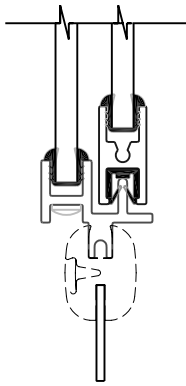

RUBBER MOUNT WINDOWS

Window Model	Window Style	Framed or Unframed	Screen	Vertical Slider	Glazing Thickness	Corner Radius
FS-3	Single Slide	Framed			3/16, 7/32, 1/4"	3.25, 2.25, 3.00, 4.19*
FS-6	Single Slide	Framed	Yes		3/16, 7/32, 1/4"	2.94
FS-18	Double Slide	Framed			3/16, 7/32, 1/4"	2.94, 2.69
FS-36	Single or Double Slide	Unframed		Available	3/16, 1/4"	2.75, 2.00, 2.25, 3.00
FS-68	Single Slide	Unframed		Available	3/16, 1/4"	2.94
FS-103	Tip out Vent	Unframed			3/16, 1/4"	2.75, 2.00, 2.25, 3.00
FS-105	Fixed, Sgl or Dbl Slide	Unframed		Available	4mm, 3/16"	3.30, 4.19
FS-110	Single Slide	Framed			1/2"	4.06, 2.69

*See Data Sheet for Complete Information

FS-3

FS-6

FS-18

FS-36

FS-68

FS-103

FS-105

FS-110

FLANGE MOUNT WINDOWS

Window Model	Window Style	Framed or Unframed	Screen	Vertical Slider	Glazing Thickness	Corner Radius
FS-2	Double Slide	Framed		Available	3/16, 7/32, 1/4"	3.25, M
FS-12	Single Slide	Framed			3/16, 7/32, 1/4"	3.25, 3.75, 4.50, M
FS-16	Single Slide	Framed	Sliding		3/16, 7/32, 1/4"	3.25, M
FS-25	Fixed	Framed			3/16, 7/32, 1/4"	3.25, M
FS-42	Single Slide	Unframed		Available	3/16, 1/4"	2.94, 3.13, 3.94, M
FS-63	Regulator Window	Unframed		Yes	3/16"	2.94, 3.13, 3.94"
FS-64	Hinged Full Vent	Unframed			3/16, 1/4"	2.00
FS-73	Fixed	Framed			.375, .46"- .56"	3.75, M
FS-104	Fixed, Sgl or Dbl Slide	Unframed		Available	4mm, 3/16"	3.00, 3.89
FS-106	Fixed, Sgl or Dbl Slide	Unframed		Available	4mm, 3/16"	2.82, 3.71
FS-109	Single Slide	Framed			1/2"	3.75, 2.38
FS-111	Double Slide	Framed			4mm, 3/16"	2.50