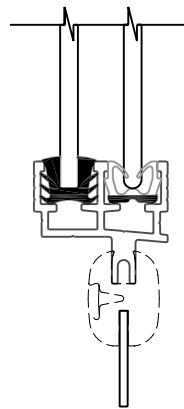

RUBBER MOUNT WINDOWS

Window Model	Window Style	Framed or Unframed	Screen	Vertical Slider	Glazing Thickness	Corner Radius
FS-3	Single Slide	Framed			3/16, 7/32, 1/4"	3.25, 2.25, 3.00, 4.19*
FS-6	Single Slide	Framed	Yes		3/16, 7/32, 1/4"	2.94
FS-18	Double Slide	Framed			3/16, 7/32, 1/4"	2.94, 2.69
FS-36	Single or Double Slide	Unframed		Available	3/16, 1/4"	2.75, 2.00, 2.25, 3.00
FS-68	Single Slide	Unframed		Available	3/16, 1/4"	2.94
FS-103	Tip out Vent	Unframed			3/16, 1/4"	2.75, 2.00, 2.25, 3.00
FS-105	Fixed, Sgl or Dbl Slide	Unframed		Available	4mm, 3/16"	3.30, 4.19
FS-110	Single Slide	Framed			1/2"	4.06, 2.69

*See Data Sheet for Complete Information

FS-3

FS-6

FS-18

FS-36

FS-68

FS-103

FS-105

FS-110

FLANGE MOUNT WINDOWS

Window Model	Window Style	Framed or Unframed	Screen	Vertical Slider	Glazing Thickness	Corner Radius
FS-2	Double Slide	Framed		Available	3/16, 7/32, 1/4"	3.25, M
FS-12	Single Slide	Framed			3/16, 7/32, 1/4"	3.25, 3.75, 4.50, M
FS-16	Single Slide	Framed	Sliding		3/16, 7/32, 1/4"	3.25, M
FS-25	Fixed	Framed			3/16, 7/32, 1/4"	3.25, M
FS-42	Single Slide	Unframed		Available	3/16, 1/4"	2.94, 3.13, 3.94, M
FS-63	Regulator Window	Unframed		Yes	3/16"	2.94, 3.13, 3.94"
FS-64	Hinged Full Vent	Unframed			3/16, 1/4"	2.00
FS-73	Fixed	Framed			.375, .46"- .56"	3.75, M
FS-104	Fixed, Sgl or Dbl Slide	Unframed		Available	4mm, 3/16"	3.00, 3.89
FS-106	Fixed, Sgl or Dbl Slide	Unframed		Available	4mm, 3/16"	2.82, 3.71
FS-109	Single Slide	Framed			1/2"	3.75, 2.38
FS-111	Double Slide	Framed			4mm, 3/16"	2.50