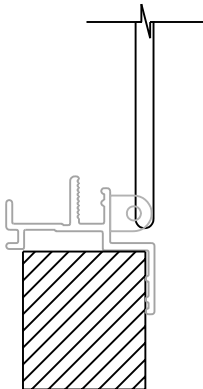

FS-2 FS-12 FS-16 FS-25 FS-42 FS-63

FS-64 FS-73 FS-104 FS-106 FS-109 FS-111

CLAMP RING MOUNT WINDOWS

Window Model	Window Style	Framed or Unframed	Screen	Vertical Slider	Glazing Thickness	Corner Radius	Egress
FS-57	Double Slider	Framed			3/16, 7/32, 1/4"	3.34, 4.16	
FS-59	Single Slider or Fixed	Unframed	Sliding	Available	1/8"	2.50	
FS-60	Single Slider or Fixed	Unframed	Sliding	Available	1/8"+	4.00, 3.25	Non Egress Avail.
FS-61	Single Slider or Fixed	Unframed	Fixed	Available	1/8"	4.00, 2.50	Non Egress Avail.
FS-64	Hinged Vent	Unframed			3/16, 1/4"	2.00	
FS-74	Single Slider or Fixed	Unframed		Available	1/8"	4.00	Avail.
FS-101	Multi-Function	Framed		Available	3/16, 7/32, 1/4"	4.75	Avail.
FS-104	Fixed, Sgl or Dbl Slide	Unframed		Available	4mm, 3/16"	3.00, 3.89	

FS-57

FS-59

FS-60

FS-61

FS-64

FS-74

FS-101

FS-104