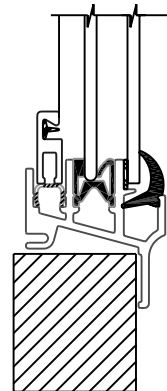

CLAMP RING MOUNT WINDOWS

Window Model	Window Style	Framed or Unframed	Screen	Vertical Slider	Glazing Thickness	Corner Radius	Egress
FS-57	Double Slider	Framed			3/16, 7/32, 1/4"	3.34, 4.16	
FS-59	Single Slider or Fixed	Unframed	Sliding	Available	1/8"	2.50	
FS-60	Single Slider or Fixed	Unframed	Sliding	Available	1/8"+	4.00, 3.25	Non Egress Avail.
FS-61	Single Slider or Fixed	Unframed	Fixed	Available	1/8"	4.00, 2.50	Non Egress Avail.
FS-64	Hinged Vent	Unframed			3/16, 1/4"	2.00	
FS-74	Single Slider or Fixed	Unframed		Available	1/8"	4.00	Avail.
FS-101	Multi-Function	Framed		Available	3/16, 7/32, 1/4"	4.75	Avail.
FS-104	Fixed, Sgl or Dbl Slide	Unframed		Available	4mm, 3/16"	3.00, 3.89	

FS-60