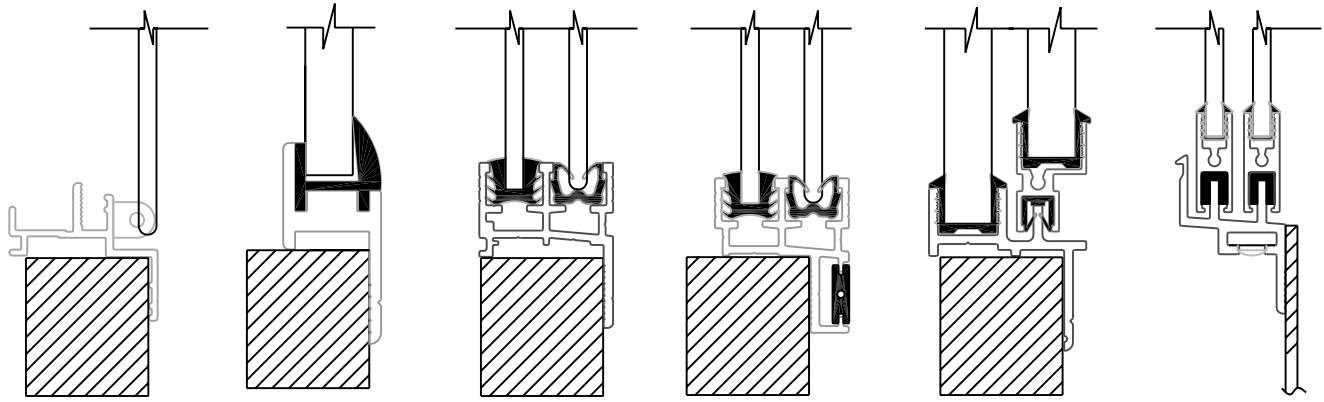

*See Data Sheet for Complete Information

FS-3

FS-6

FS-18

FS-36

FS-68

FS-103

FS-105

FS-110

FLANGE MOUNT WINDOWS

Window Model	Window Style	Framed or Unframed	Screen	Vertical Slider	Glazing Thickness	Corner Radius
FS-2	Double Slide	Framed		Available	3/16, 7/32, 1/4"	3.25, M
FS-12	Single Slide	Framed			3/16, 7/32, 1/4"	3.25, 3.75, 4.50, M
FS-16	Single Slide	Framed	Sliding		3/16, 7/32, 1/4"	3.25, M
FS-25	Fixed	Framed			3/16, 7/32, 1/4"	3.25, M
FS-42	Single Slide	Unframed		Available	3/16, 1/4"	2.94, 3.13, 3.94, M
FS-63	Regulator Window	Unframed		Yes	3/16"	2.94, 3.13, 3.94"
FS-64	Hinged Full Vent	Unframed			3/16, 1/4"	2.00
FS-73	Fixed	Framed			.375, .46"- .56"	3.75, M
FS-104	Fixed, Sgl or Dbl Slide	Unframed		Available	4mm, 3/16"	3.00, 3.89
FS-106	Fixed, Sgl or Dbl Slide	Unframed		Available	4mm, 3/16"	2.82, 3.71
FS-109	Single Slide	Framed			1/2"	3.75, 2.38
FS-111	Double Slide	Framed			4mm, 3/16"	2.50

FS-2 FS-12 FS-16 FS-25 FS-42 FS-63

FS-64 FS-73 FS-104 FS-106 FS-109 FS-111

CLAMP RING MOUNT WINDOWS

Window Model	Window Style	Framed or Unframed	Screen	Vertical Slider	Glazing Thickness	Corner Radius	Egress
FS-57	Double Slider	Framed			3/16, 7/32, 1/4"	3.34, 4.16	
FS-59	Single Slider or Fixed	Unframed	Sliding	Available	1/8"	2.50	
FS-60	Single Slider or Fixed	Unframed	Sliding	Available	1/8"+	4.00, 3.25	Non Egress Avail.
FS-61	Single Slider or Fixed	Unframed	Fixed	Available	1/8"	4.00, 2.50	Non Egress Avail.
FS-64	Hinged Vent	Unframed			3/16, 1/4"	2.00	
FS-74	Single Slider or Fixed	Unframed		Available	1/8"	4.00	Avail.
FS-101	Multi-Function	Framed		Available	3/16, 7/32, 1/4"	4.75	Avail.
FS-104	Fixed, Sgl or Dbl Slide	Unframed		Available	4mm, 3/16"	3.00, 3.89	