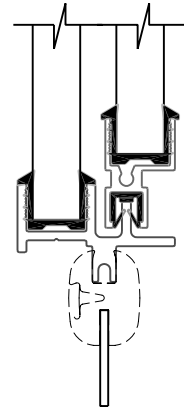

RUBBER MOUNT WINDOWS

Window Model	Window Style	Framed or Unframed	Screen	Vertical Slider	Glazing Thickness	Corner Radius
FS-3	Single Slide	Framed			3/16, 7/32, 1/4"	3.25, 2.25, 3.00, 4.19*
FS-6	Single Slide	Framed	Yes		3/16, 7/32, 1/4"	2.94
FS-18	Double Slide	Framed			3/16, 7/32, 1/4"	2.94, 2.69
FS-36	Single or Double Slide	Unframed		Available	3/16, 1/4"	2.75, 2.00, 2.25, 3.00
FS-68	Single Slide	Unframed		Available	3/16, 1/4"	2.94
FS-103	Tip out Vent	Unframed			3/16, 1/4"	2.75, 2.00, 2.25, 3.00
FS-105	Fixed, Sgl or Dbl Slide	Unframed		Available	4mm, 3/16"	3.30, 4.19
FS-110	Single Slide	Framed			1/2"	4.06, 2.69

*See Data Sheet for Complete Information

FS-3

FS-6

FS-18

FS-36

FS-68

FS-103

FS-105

FS-110

FLANGE MOUNT WINDOWS

Window Model	Window Style	Framed or Unframed	Screen	Vertical Slider	Glazing Thickness	Corner Radius
FS-2	Double Slide	Framed		Available	3/16, 7/32, 1/4"	3.25, M
FS-12	Single Slide	Framed			3/16, 7/32, 1/4"	3.25, 3.75, 4.50, M
FS-16	Single Slide	Framed	Sliding		3/16, 7/32, 1/4"	3.25, M
FS-25	Fixed	Framed			3/16, 7/32, 1/4"	3.25, M
FS-42	Single Slide	Unframed		Available	3/16, 1/4"	2.94, 3.13, 3.94, M
FS-63	Regulator Window	Unframed		Yes	3/16"	2.94, 3.13, 3.94"
FS-64	Hinged Full Vent	Unframed			3/16, 1/4"	2.00
FS-73	Fixed	Framed			.375, .46"- .56"	3.75, M
FS-104	Fixed, Sgl or Dbl Slide	Unframed		Available	4mm, 3/16"	3.00, 3.89
FS-106	Fixed, Sgl or Dbl Slide	Unframed		Available	4mm, 3/16"	2.82, 3.71
FS-109	Single Slide	Framed			1/2"	3.75, 2.38
FS-111	Double Slide	Framed			4mm, 3/16"	2.50