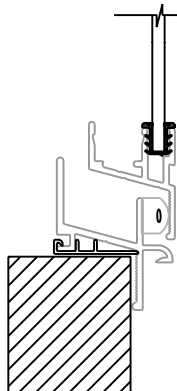

FS-2 FS-12 FS-16 FS-25 FS-42 FS-63

FS-64 FS-73 FS-104 FS-106 FS-109 FS-111

CLAMP RING MOUNT WINDOWS

Window Model	Window Style	Framed or Unframed	Screen	Vertical Slider	Glazing Thickness	Corner Radius	Egress
FS-57	Double Slider	Framed			3/16, 7/32, 1/4"	3.34, 4.16	
FS-59	Single Slider or Fixed	Unframed	Sliding	Available	1/8"	2.50	
FS-60	Single Slider or Fixed	Unframed	Sliding	Available	1/8"+	4.00, 3.25	Non Egress Avail.
FS-61	Single Slider or Fixed	Unframed	Fixed	Available	1/8"	4.00, 2.50	Non Egress Avail.
FS-64	Hinged Vent	Unframed			3/16, 1/4"	2.00	
FS-74	Single Slider or Fixed	Unframed		Available	1/8"	4.00	Avail.
FS-101	Multi-Function	Framed		Available	3/16, 7/32, 1/4"	4.75	Avail.
FS-104	Fixed, Sgl or Dbl Slide	Unframed		Available	4mm, 3/16"	3.00, 3.89	

FS-57

FS-59

FS-60

FS-61

FS-64

FS-74

FS-101

FS-104