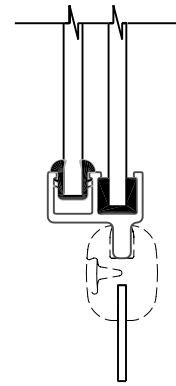

RUBBER MOUNT WINDOWS

Window Model	Window Style	Framed or Unframed	Screen	Vertical Slider	Glazing Thickness	Corner Radius
FS-3	Single Slide	Framed			3/16, 7/32, 1/4"	3.25, 2.25, 3.00, 4.19*
FS-6	Single Slide	Framed	Yes		3/16, 7/32, 1/4"	2.94
FS-18	Double Slide	Framed			3/16, 7/32, 1/4"	2.94, 2.69
FS-36	Single or Double Slide	Unframed		Available	3/16, 1/4"	2.75, 2.00, 2.25, 3.00
FS-68	Single Slide	Unframed		Available	3/16, 1/4"	2.94
FS-103	Tip out Vent	Unframed			3/16, 1/4"	2.75, 2.00, 2.25, 3.00
FS-105	Fixed, Sgl or Dbl Slide	Unframed		Available	4mm, 3/16"	3.30, 4.19
FS-110	Single Slide	Framed			1/2"	4.06, 2.69

*See Data Sheet for Complete Information

FS-3

FS-6

FS-18

FS-36

FS-68

FS-103

FS-105

FS-110

FLANGE MOUNT WINDOWS

Window Model	Window Style	Framed or Unframed	Screen	Vertical Slider	Glazing Thickness	Corner Radius
FS-2	Double Slide	Framed		Available	3/16, 7/32, 1/4"	3.25, M
FS-12	Single Slide	Framed			3/16, 7/32, 1/4"	3.25, 3.75, 4.50, M
FS-16	Single Slide	Framed	Sliding		3/16, 7/32, 1/4"	3.25, M
FS-25	Fixed	Framed			3/16, 7/32, 1/4"	3.25, M
FS-42	Single Slide	Unframed		Available	3/16, 1/4"	2.94, 3.13, 3.94, M
FS-63	Regulator Window	Unframed		Yes	3/16"	2.94, 3.13, 3.94"
FS-64	Hinged Full Vent	Unframed			3/16, 1/4"	2.00
FS-73	Fixed	Framed			.375, .46"- .56"	3.75, M
FS-104	Fixed, Sgl or Dbl Slide	Unframed		Available	4mm, 3/16"	3.00, 3.89
FS-106	Fixed, Sgl or Dbl Slide	Unframed		Available	4mm, 3/16"	2.82, 3.71
FS-109	Single Slide	Framed			1/2"	3.75, 2.38
FS-111	Double Slide	Framed			4mm, 3/16"	2.50