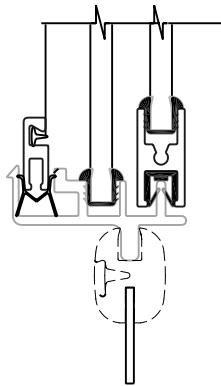

RUBBER MOUNT WINDOWS

Window Model	Window Style	Framed or Unframed	Screen	Vertical Slider	Glazing Thickness	Corner Radius
FS-3	Single Slide	Framed			3/16, 7/32, 1/4"	3.25, 2.25, 3.00, 4.19*
FS-6	Single Slide	Framed	Yes		3/16, 7/32, 1/4"	2.94
FS-18	Double Slide	Framed			3/16, 7/32, 1/4"	2.94, 2.69
FS-36	Single or Double Slide	Unframed		Available	3/16, 1/4"	2.75, 2.00, 2.25, 3.00
FS-68	Single Slide	Unframed		Available	3/16, 1/4"	2.94
FS-103	Tip out Vent	Unframed			3/16, 1/4"	2.75, 2.00, 2.25, 3.00
FS-105	Fixed, Sgl or Dbl Slide	Unframed		Available	4mm, 3/16"	3.30, 4.19
FS-110	Single Slide	Framed			1/2"	4.06, 2.69

*See Data Sheet for Complete Information

FS-3

FS-6

FS-18

FS-36

FS-68

FS-103

FS-105

FS-110

FLANGE MOUNT WINDOWS

Window Model	Window Style	Framed or Unframed	Screen	Vertical Slider	Glazing Thickness	Corner Radius
FS-2	Double Slide	Framed		Available	3/16, 7/32, 1/4"	3.25, M
FS-12	Single Slide	Framed			3/16, 7/32, 1/4"	3.25, 3.75, 4.50, M
FS-16	Single Slide	Framed	Sliding		3/16, 7/32, 1/4"	3.25, M
FS-25	Fixed	Framed			3/16, 7/32, 1/4"	3.25, M
FS-42	Single Slide	Unframed		Available	3/16, 1/4"	2.94, 3.13, 3.94, M
FS-63	Regulator Window	Unframed		Yes	3/16"	2.94, 3.13, 3.94"
FS-64	Hinged Full Vent	Unframed			3/16, 1/4"	2.00
FS-73	Fixed	Framed			.375, .46"- .56"	3.75, M
FS-104	Fixed, Sgl or Dbl Slide	Unframed		Available	4mm, 3/16"	3.00, 3.89
FS-106	Fixed, Sgl or Dbl Slide	Unframed		Available	4mm, 3/16"	2.82, 3.71
FS-109	Single Slide	Framed			1/2"	3.75, 2.38
FS-111	Double Slide	Framed			4mm, 3/16"	2.50