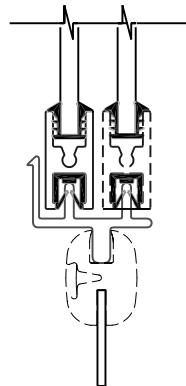

RUBBER MOUNT WINDOWS

Window Model	Window Style	Framed or Unframed	Screen	Vertical Slider	Glazing Thickness	Corner Radius
FS-3	Single Slide	Framed			3/16, 7/32, 1/4"	3.25, 2.25, 3.00, 4.19*
FS-6	Single Slide	Framed	Yes		3/16, 7/32, 1/4"	2.94
FS-18	Double Slide	Framed			3/16, 7/32, 1/4"	2.94, 2.69
FS-36	Single or Double Slide	Unframed		Available	3/16, 1/4"	2.75, 2.00, 2.25, 3.00
FS-68	Single Slide	Unframed		Available	3/16, 1/4"	2.94
FS-103	Tip out Vent	Unframed			3/16, 1/4"	2.75, 2.00, 2.25, 3.00
FS-105	Fixed, Sgl or Dbl Slide	Unframed		Available	4mm, 3/16"	3.30, 4.19
FS-110	Single Slide	Framed			1/2"	4.06, 2.69

*See Data Sheet for Complete Information

FS-3

FS-6

FS-18

FS-36

FS-68

FS-103

FS-105

FS-110

FLANGE MOUNT WINDOWS

Window Model	Window Style	Framed or Unframed	Screen	Vertical Slider	Glazing Thickness	Corner Radius
FS-2	Double Slide	Framed		Available	3/16, 7/32, 1/4"	3.25, M
FS-12	Single Slide	Framed			3/16, 7/32, 1/4"	3.25, 3.75, 4.50, M
FS-16	Single Slide	Framed	Sliding		3/16, 7/32, 1/4"	3.25, M
FS-25	Fixed	Framed			3/16, 7/32, 1/4"	3.25, M
FS-42	Single Slide	Unframed		Available	3/16, 1/4"	2.94, 3.13, 3.94, M
FS-63	Regulator Window	Unframed		Yes	3/16"	2.94, 3.13, 3.94"
FS-64	Hinged Full Vent	Unframed			3/16, 1/4"	2.00
FS-73	Fixed	Framed			.375, .46"- .56"	3.75, M
FS-104	Fixed, Sgl or Dbl Slide	Unframed		Available	4mm, 3/16"	3.00, 3.89
FS-106	Fixed, Sgl or Dbl Slide	Unframed		Available	4mm, 3/16"	2.82, 3.71
FS-109	Single Slide	Framed			1/2"	3.75, 2.38
FS-111	Double Slide	Framed			4mm, 3/16"	2.50