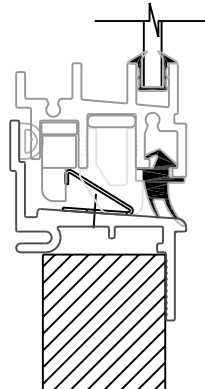

FS-2 FS-12 FS-16 FS-25 FS-42 FS-63

FS-64 FS-73 FS-104 FS-106 FS-109 FS-111

CLAMP RING MOUNT WINDOWS

Window Model	Window Style	Framed or Unframed	Screen	Vertical Slider	Glazing Thickness	Corner Radius	Egress
FS-57	Double Slider	Framed			3/16, 7/32, 1/4"	3.34, 4.16	
FS-59	Single Slider or Fixed	Unframed	Sliding	Available	1/8"	2.50	
FS-60	Single Slider or Fixed	Unframed	Sliding	Available	1/8"+	4.00, 3.25	Non Egress Avail.
FS-61	Single Slider or Fixed	Unframed	Fixed	Available	1/8"	4.00, 2.50	Non Egress Avail.
FS-64	Hinged Vent	Unframed			3/16, 1/4"	2.00	
FS-74	Single Slider or Fixed	Unframed		Available	1/8"	4.00	Avail.
FS-101	Multi-Function	Framed		Available	3/16, 7/32, 1/4"	4.75	Avail.
FS-104	Fixed, Sgl or Dbl Slide	Unframed		Available	4mm, 3/16"	3.00, 3.89	

FS-57

FS-59

FS-60

FS-61

FS-64

FS-74

FS-101

FS-104