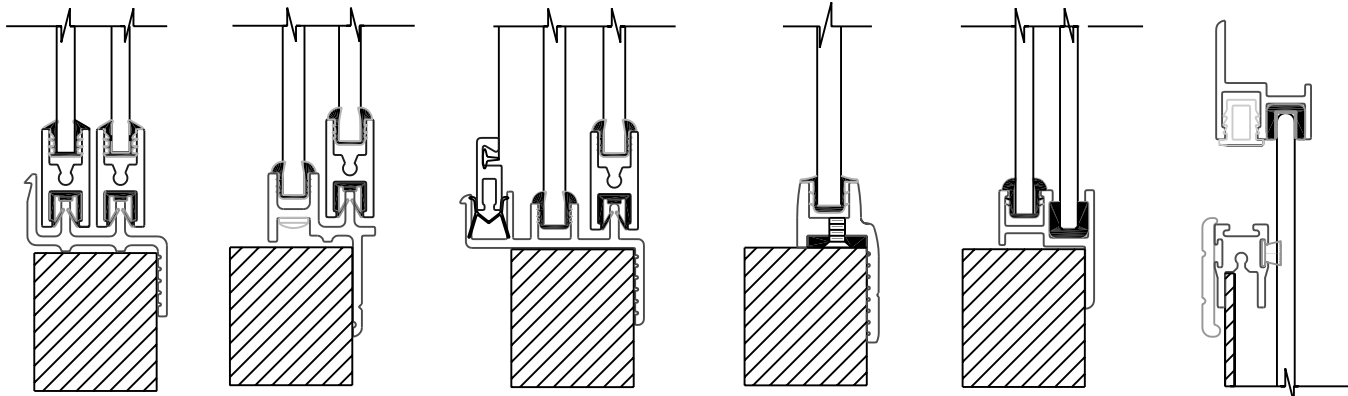

*See Data Sheet for Complete Information

FS-3

FS-6

FS-18

FS-36

FS-68

FS-103

FS-105

FS-110

FLANGE MOUNT WINDOWS

Window Model	Window Style	Framed or Unframed	Screen	Vertical Slider	Glazing Thickness	Corner Radius
FS-2	Double Slide	Framed		Available	3/16, 7/32, 1/4"	3.25, M
FS-12	Single Slide	Framed			3/16, 7/32, 1/4"	3.25, 3.75, 4.50, M
FS-16	Single Slide	Framed	Sliding		3/16, 7/32, 1/4"	3.25, M
FS-25	Fixed	Framed			3/16, 7/32, 1/4"	3.25, M
FS-42	Single Slide	Unframed		Available	3/16, 1/4"	2.94, 3.13, 3.94, M
FS-63	Regulator Window	Unframed		Yes	3/16"	2.94, 3.13, 3.94"
FS-64	Hinged Full Vent	Unframed			3/16, 1/4"	2.00
FS-73	Fixed	Framed			.375, .46"- .56"	3.75, M
FS-104	Fixed, Sgl or Dbl Slide	Unframed		Available	4mm, 3/16"	3.00, 3.89
FS-106	Fixed, Sgl or Dbl Slide	Unframed		Available	4mm, 3/16"	2.82, 3.71
FS-109	Single Slide	Framed			1/2"	3.75, 2.38
FS-111	Double Slide	Framed			4mm, 3/16"	2.50

FS-2 FS-12 FS-16 FS-25 FS-42 FS-63

FS-64 FS-73 FS-104 FS-106 FS-109 FS-111

CLAMP RING MOUNT WINDOWS

Window Model	Window Style	Framed or Unframed	Screen	Vertical Slider	Glazing Thickness	Corner Radius	Egress
FS-57	Double Slider	Framed			3/16, 7/32, 1/4"	3.34, 4.16	
FS-59	Single Slider or Fixed	Unframed	Sliding	Available	1/8"	2.50	
FS-60	Single Slider or Fixed	Unframed	Sliding	Available	1/8"+	4.00, 3.25	Non Egress Avail.
FS-61	Single Slider or Fixed	Unframed	Fixed	Available	1/8"	4.00, 2.50	Non Egress Avail.
FS-64	Hinged Vent	Unframed			3/16, 1/4"	2.00	
FS-74	Single Slider or Fixed	Unframed		Available	1/8"	4.00	Avail.
FS-101	Multi-Function	Framed		Available	3/16, 7/32, 1/4"	4.75	Avail.
FS-104	Fixed, Sgl or Dbl Slide	Unframed		Available	4mm, 3/16"	3.00, 3.89	