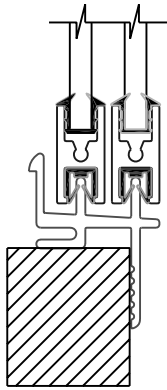

FS-110

FLANGE MOUNT WINDOWS

Window Model	Window Style	Framed or Unframed	Screen	Vertical Slider	Glazing Thickness	Corner Radius
FS-2	Double Slide	Framed		Available	3/16, 7/32, 1/4"	3.25, M
FS-12	Single Slide	Framed			3/16, 7/32, 1/4"	3.25, 3.75, 4.50, M
FS-16	Single Slide	Framed	Sliding		3/16, 7/32, 1/4"	3.25, M
FS-25	Fixed	Framed			3/16, 7/32, 1/4"	3.25, M
FS-42	Single Slide	Unframed		Available	3/16, 1/4"	2.94, 3.13, 3.94, M
FS-63	Regulator Window	Unframed		Yes	3/16"	2.94, 3.13, 3.94"
FS-64	Hinged Full Vent	Unframed			3/16, 1/4"	2.00
FS-73	Fixed	Framed			.375, .46"- .56"	3.75, M
FS-104	Fixed, Sgl or Dbl Slide	Unframed		Available	4mm, 3/16"	3.00, 3.89
FS-106	Fixed, Sgl or Dbl Slide	Unframed		Available	4mm, 3/16"	2.82, 3.71
FS-109	Single Slide	Framed			1/2"	3.75, 2.38
FS-111	Double Slide	Framed			4mm, 3/16"	2.50

FS-2 FS-12 FS-16 FS-25 FS-42 FS-63

FS-64 FS-73 FS-104 FS-106 FS-109 FS-111

CLAMP RING MOUNT WINDOWS

Window Model	Window Style	Framed or Unframed	Screen	Vertical Slider	Glazing Thickness	Corner Radius	Egress
FS-57	Double Slider	Framed			3/16, 7/32, 1/4"	3.34, 4.16	
FS-59	Single Slider or Fixed	Unframed	Sliding	Available	1/8"	2.50	
FS-60	Single Slider or Fixed	Unframed	Sliding	Available	1/8"+	4.00, 3.25	Non Egress Avail.
FS-61	Single Slider or Fixed	Unframed	Fixed	Available	1/8"	4.00, 2.50	Non Egress Avail.
FS-64	Hinged Vent	Unframed			3/16, 1/4"	2.00	
FS-74	Single Slider or Fixed	Unframed		Available	1/8"	4.00	Avail.
FS-101	Multi-Function	Framed		Available	3/16, 7/32, 1/4"	4.75	Avail.
FS-104	Fixed, Sgl or Dbl Slide	Unframed		Available	4mm, 3/16"	3.00, 3.89	