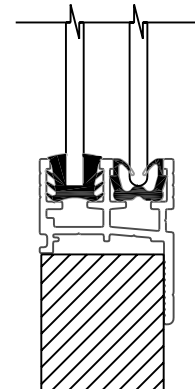

FS-110

FLANGE MOUNT WINDOWS

Window Model	Window Style	Framed or Unframed	Screen	Vertical Slider	Glazing Thickness	Corner Radius
FS-2	Double Slide	Framed		Available	3/16, 7/32, 1/4"	3.25, M
FS-12	Single Slide	Framed			3/16, 7/32, 1/4"	3.25, 3.75, 4.50, M
FS-16	Single Slide	Framed	Sliding		3/16, 7/32, 1/4"	3.25, M
FS-25	Fixed	Framed			3/16, 7/32, 1/4"	3.25, M
FS-42	Single Slide	Unframed		Available	3/16, 1/4"	2.94, 3.13, 3.94, M
FS-63	Regulator Window	Unframed		Yes	3/16"	2.94, 3.13, 3.94"
FS-64	Hinged Full Vent	Unframed			3/16, 1/4"	2.00
FS-73	Fixed	Framed			.375, .46"- .56"	3.75, M
FS-104	Fixed, Sgl or Dbl Slide	Unframed		Available	4mm, 3/16"	3.00, 3.89
FS-106	Fixed, Sgl or Dbl Slide	Unframed		Available	4mm, 3/16"	2.82, 3.71
FS-109	Single Slide	Framed			1/2"	3.75, 2.38
FS-111	Double Slide	Framed			4mm, 3/16"	2.50

FS-2 FS-12 FS-16 FS-25 FS-42 FS-63

FS-64 FS-73 FS-104 FS-106 FS-109 FS-111

CLAMP RING MOUNT WINDOWS

Window Model	Window Style	Framed or Unframed	Screen	Vertical Slider	Glazing Thickness	Corner Radius	Egress
FS-57	Double Slider	Framed			3/16, 7/32, 1/4"	3.34, 4.16	
FS-59	Single Slider or Fixed	Unframed	Sliding	Available	1/8"	2.50	
FS-60	Single Slider or Fixed	Unframed	Sliding	Available	1/8"+	4.00, 3.25	Non Egress Avail.
FS-61	Single Slider or Fixed	Unframed	Fixed	Available	1/8"	4.00, 2.50	Non Egress Avail.
FS-64	Hinged Vent	Unframed			3/16, 1/4"	2.00	
FS-74	Single Slider or Fixed	Unframed		Available	1/8"	4.00	Avail.
FS-101	Multi-Function	Framed		Available	3/16, 7/32, 1/4"	4.75	Avail.
FS-104	Fixed, Sgl or Dbl Slide	Unframed		Available	4mm, 3/16"	3.00, 3.89	

FS-57

FS-59

FS-60

FS-61

FS-64

FS-74

FS-101

FS-104